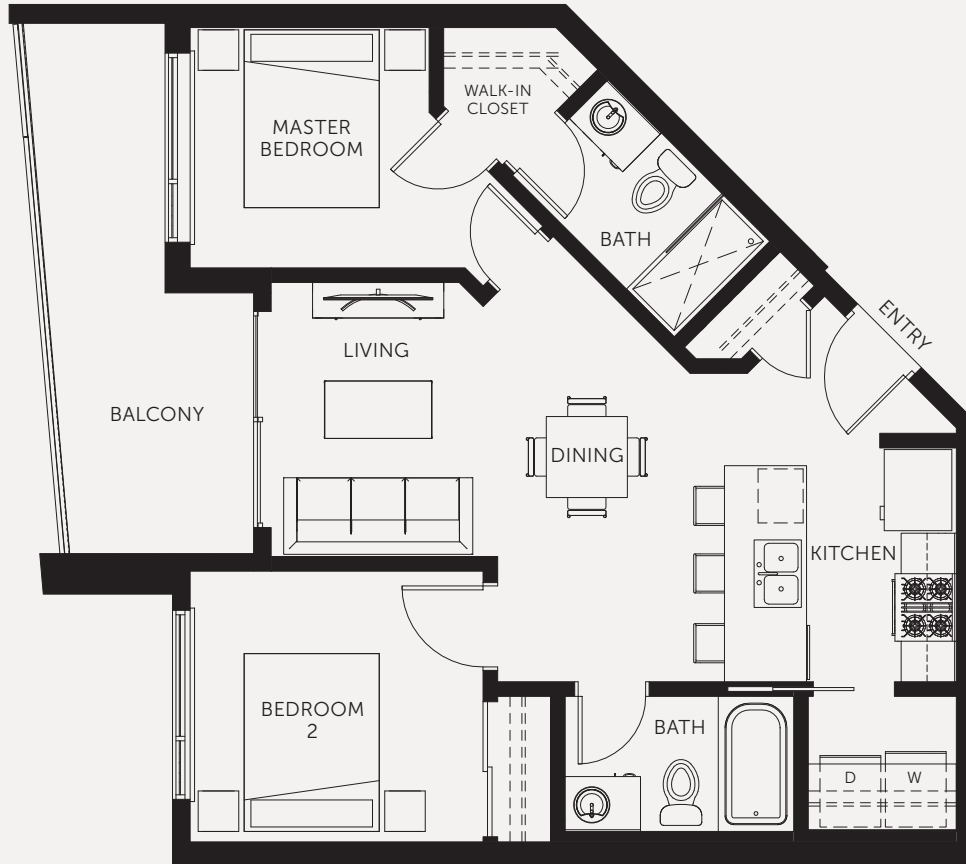

2B-4

2 BEDROOM

2 BATHROOM

748 SF INTERIOR | 130 SF EXTERIOR

UNIT 309

UNIT 409

LEVEL 1

LEVEL 2

LEVEL 3

LEVEL 4

LEVEL 5